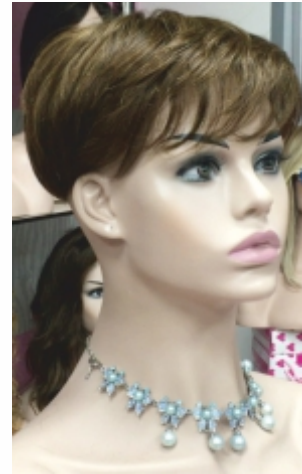

Consultas - Enquiries
+34.673.537.305

LULU- 4" redondo Topper

Confección a maquina
machine made version

302€

Confección RAYA de TUL
hairline part of tulle version

423€

DENSIDAD DE CABELLO LIGERA

ANITA 8" Topper

Confección a maquina
machine made version

356€

Confección RAYA de TUL
hairline part of tulle version

447€

Confección TOP TUL
Entire Top of tulle version

568€

Confección a maquina.

DENSIDAD DE CABELLO ALTA- Hair density: high

Cubre flequillo mas coronilla. Sujeción con clips o anillas hasta 45 dias

MALEN 4" Topper

Confección a maquina
machine made version

326€

Confección TOP TUL
Entire Top of tulle version

568€

Confección a maquina.

DENSIDAD DE CABELLO ALTA- Hair density: high