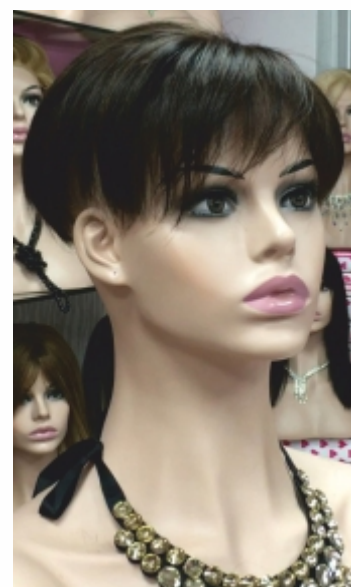

MARION Topper

568€

DENSIDAD DE CABELLO MEDIA/ALTA- medium-high density hair