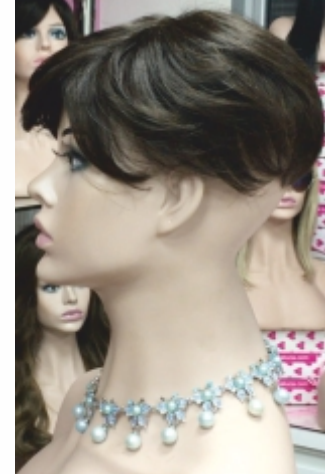

Consultas - Enquiries
+34.673.537.305

LULU- 4" redondo Topper

Confección a maquina
machine made version

302€

Confección RAYA de TUL
hairline part of tulle version

423€

DENSIDAD DE CABELLO LIGERA

ANITA 8" Topper

Confección a maquina
machine made version

356€

Confección RAYA de TUL
hairline part of tulle version

447€

Confección TOP TUL
Entire Top of tulle version

568€

Confección a maquina.

DENSIDAD DE CABELLO ALTA- Hair density: high

Cubre flequillo mas coronilla. Sujeción con clips o anillas hasta 45 dias

MALEN 4" Topper

Confección a maquina
machine made version

326€

Confección TOP TUL
Entire Top of tulle version

568€

Confección a maquina.

DENSIDAD DE CABELLO ALTA- Hair density: high